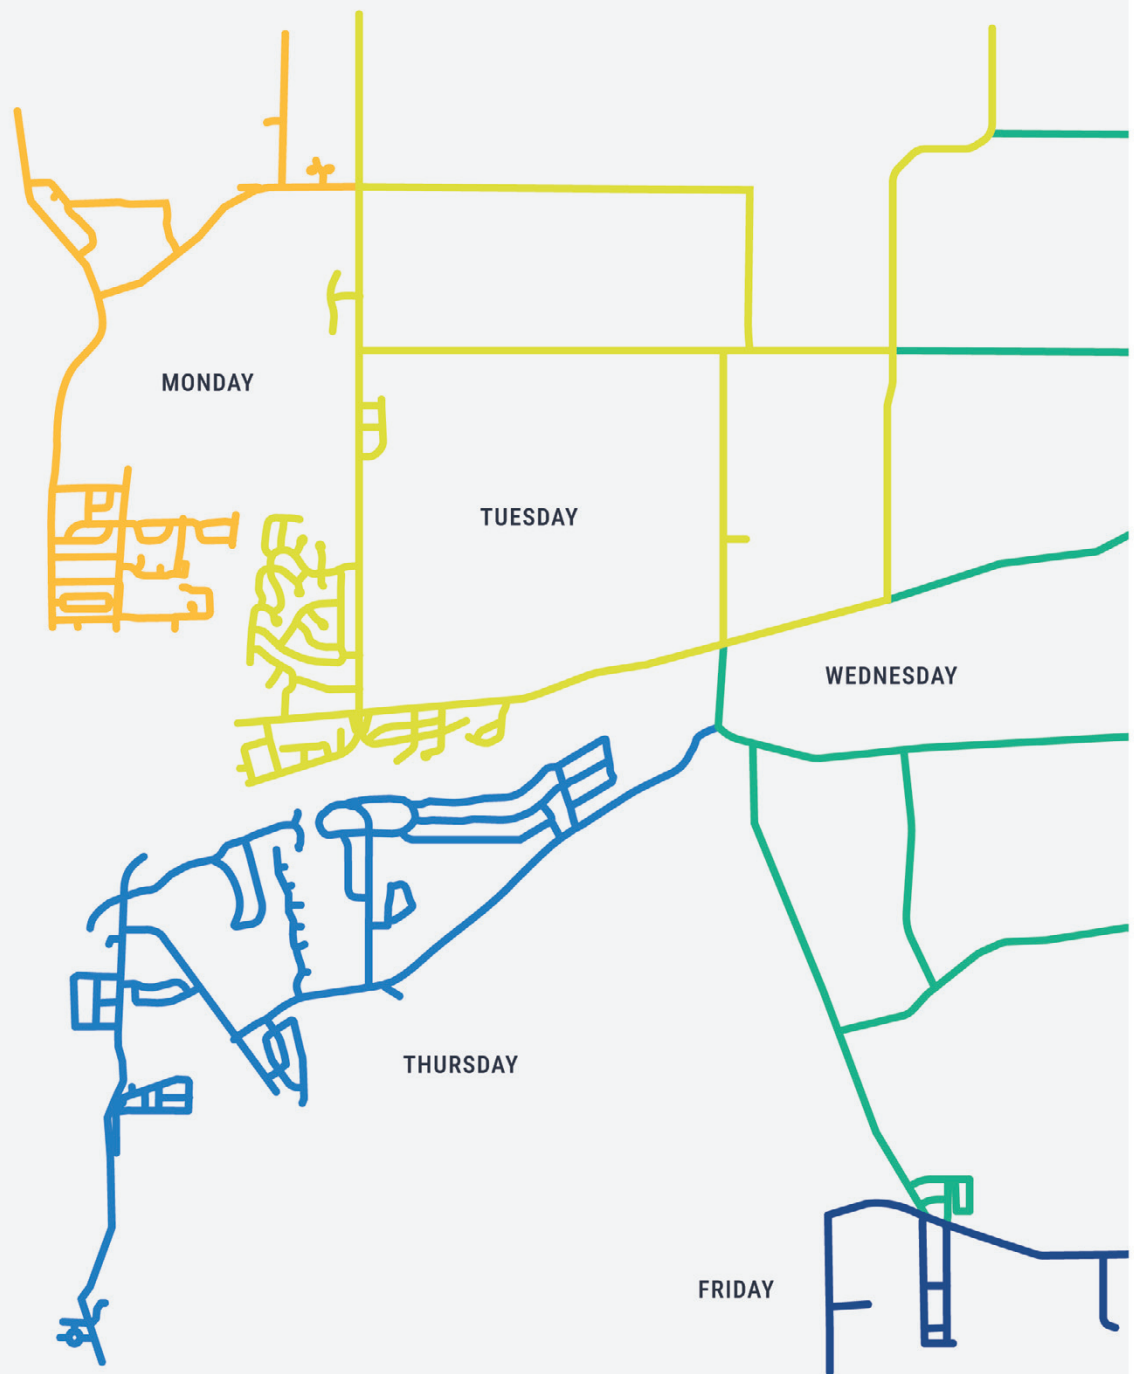

ATTENTION LEWISTON RESIDENTS

NEW SERVICE DAY NEXT WEEK

**FIND OUT YOUR
NEW SERVICE
DAY, SIGN UP FOR
ALERTS, AND
LEARN MORE
ABOUT THE
PATHWAY TO A
SUSTAINABLE
LEWISTON
PROGRAM.**

**A 4-PHASE
PROGRAM TO
A SUSTAINABLE
FUTURE**
pathway-lew.com

Pathway
TO A SUSTAINABLE LEWISTON

Celebrating 60 Years
MODERN
Disposal Services